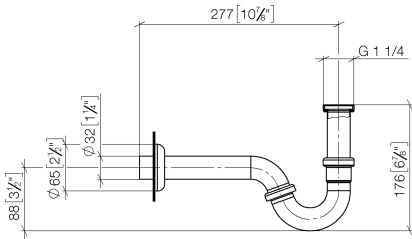

Siphon for bidet 1 1/4" - Dark Chrome

IMO

10 050 970

• rosette Ø 65 mm

Fits: IMO, LULU, MADISON, MEM, TARA,
CL.1, LISSÉ, VAIA, META, CYO

	Dark Chrome	10 050 970-19
	Chrome	10 050 970-00
	Brushed Platinum	10 050 970-06
	Platinum	10 050 970-08
	Durabronze (23kt Gold)	10 050 970-09
	Light Gold	10 050 970-26
	Brushed Light Gold	10 050 970-27
	Brushed Durabronze (23kt Gold)	10 050 970-28
	Matte Black	10 050 970-33
	Brushed Bronze	10 050 970-42
	Brushed Champagne (22kt Gold)	10 050 970-46
	Champagne (22kt Gold)	10 050 970-47
	Brushed Chrome	10 050 970-93
	Brushed Dark Platinum	10 050 970-99

Siphon for bidet 1 1/4" - Dark Chrome

IMO

10 050 970

mm [inches]

10 050 970

Parts for other
finishes can be found
here: [Chrome](#)